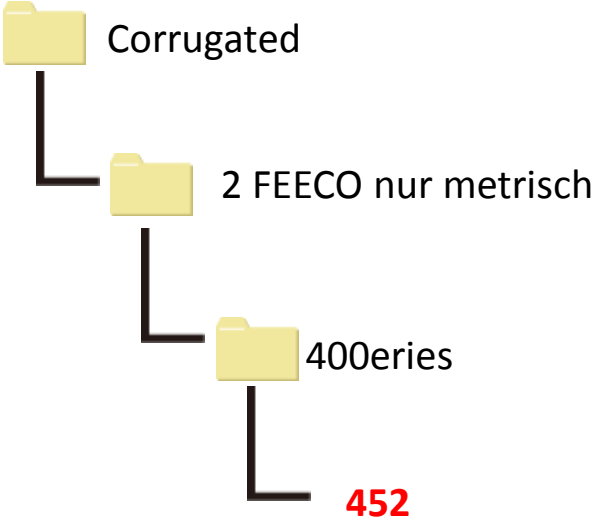

400series

ACDS.7-21

File name

452